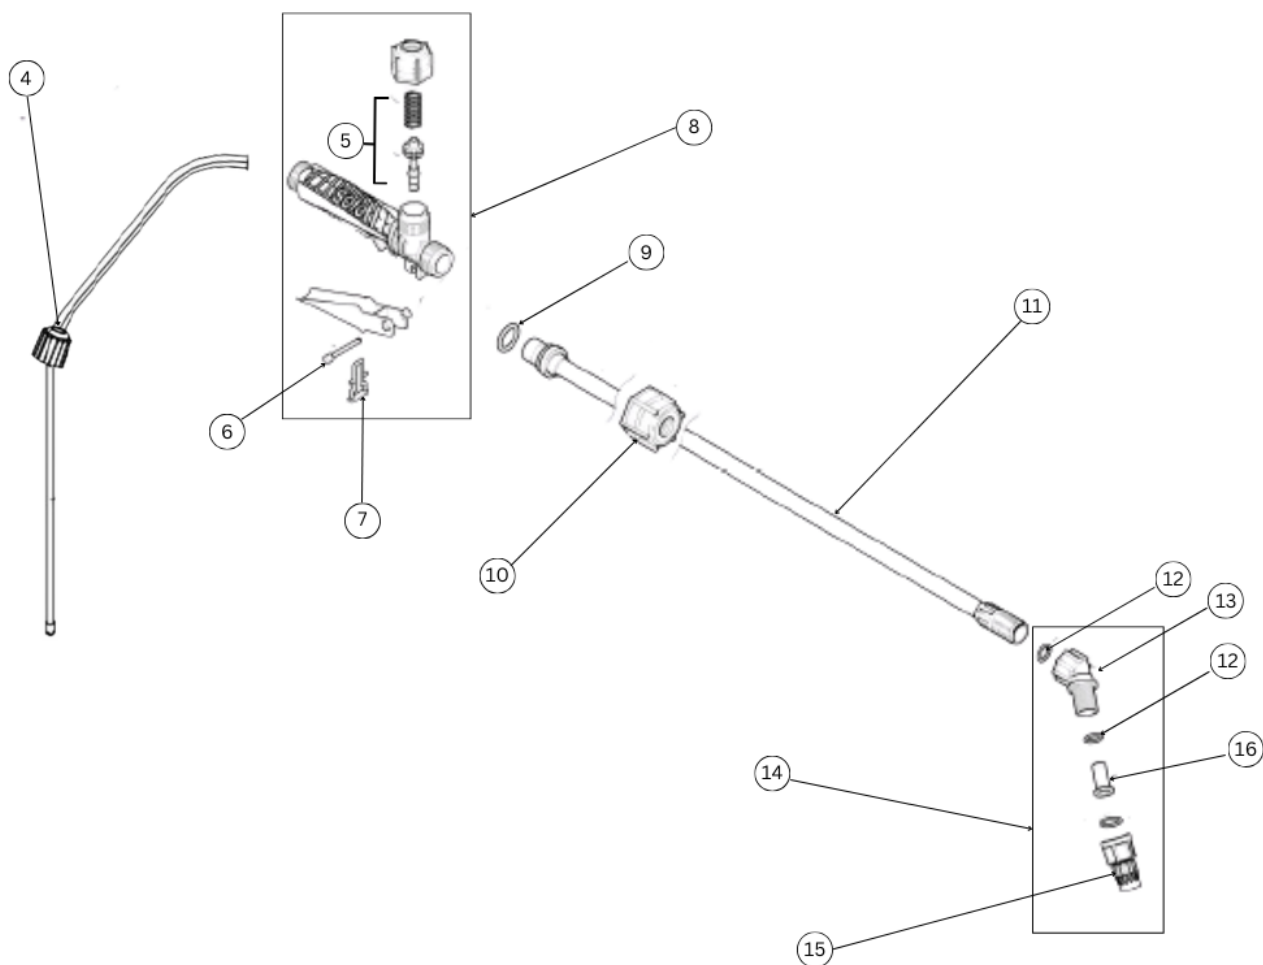

Position	Part #	Description
1	4073532	Li Pump
2	4800252	Safety valve
3	W4073531	Pump
	W4900446	Repair kit

General Directions for Ordering Original SOLO Spare Parts: For correct and diligent processing of your order, please provide us with the spare part number, model number and quantity needed. Delivery is made in accordance with our general sales and delivery conditions. This spare parts list is non-committal for us regarding delivery and layout of SOLO products. In favour of technical improvements, design modifications are subject to change without notice.

Solo NZ Ltd

07 847 3562

orders@solo.co.nz

19 Glennis Place

Frankton, Hamilton 3204

Position	Part #	Description
4	W4400318	Hose assy w pick up tube
5	0610402	Trigger repair kit
6	407429525	Bolt
7	407432925	Support bracket
8	W4900440	Complete trigger
9	0062258	O-ring (16x3 mm)
10	4074337	Screw cap
11	4900391	Wand
12	0062115	O-ring (10x2 mm)
13	4074527	Elbow
14	40745273	Nozzle w. elbow
15	4900525	Nozzle
16	407492225	Filter insert